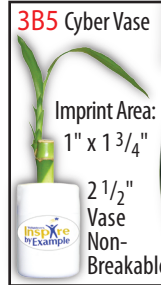

Full Color Label Imprint
Approximate Size: 4" – 7"
Imprint Area: 1 1/2" x 2 1/2"
Shipping Weight: 28 Pounds/150

All weights and sizes are approximate.

ITEM 3B1, 3B2, 3B3, 3B4, 3B5, 3B6, 3B7 **Live Good Luck (Feng Shui) Bamboo**

AS LOW AS: \$1.99 EACH

4" – 8" STANDARD SOFT PACK BAG 3B1

3B5 Cyber Vase
Call Susan Johnson • 472-1111
Just put in water and low light.

4" – 8" SEE THRU PRESENTATION TUBE 3B6

Shelf life is 5-6 days after you receive plants. Please keep in cooler place of any refrigerator. For extra 6-7 days of shelf life – get *Soil Moist* gel 29¢T.

	300	600	1,200	3,000	6,000
ITEM 3B1	2.49	2.39	2.29	2.24	1.99 (4RT) 4" BAMBOO
ITEM 3B2	FOR 5" BAMBOO ADD 19¢T				
ITEM 3B3	FOR 6" BAMBOO ADD 29¢T				
ITEM 3B4	FOR 8" BAMBOO ADD 49¢T				
ITEM 3B5	FOR CYBER VASE ADD \$1.99T				
ITEM 3B6	FOR PRESENTATION TUBE ADD 99¢T				
ITEM 3B7	FOR 6" JUTE BAG ADD 99¢T				