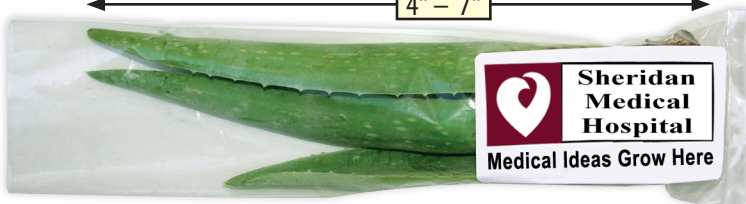

ITEM 3A1, 3A2, 3A3, 3A4, 3A5, 3A6 **Live Aloe Vera Healing Plants**

4" – 7" SEE THRU PRESENTATION TUBE 3A5

4" – 8" STANDARD ECO SOFT PACK BAG 3A1

Shelf life is 5-6 days after you receive plants. Please keep in cooler place of any refrigerator. For extra 6-7 days of shelf life – get *Soil Moist* gel 29¢T.

	300	600	1,200	3,000	6,000
ITEM 3A1	2.49	2.39	2.29	2.24	1.99 (4RT)
ITEM 3A2	FOR 5" ALOE VERA ADD 29¢T				
ITEM 3A3	FOR 6" ALOE VERA ADD 39¢T				
ITEM 3A4	FOR 7" ALOE VERA ADD 49¢T				
ITEM 3A5	FOR PRESENTATION TUBE ADD 99¢T				
ITEM 3A6	FOR 2 1/2" POT & SOIL ADD \$1.99T				