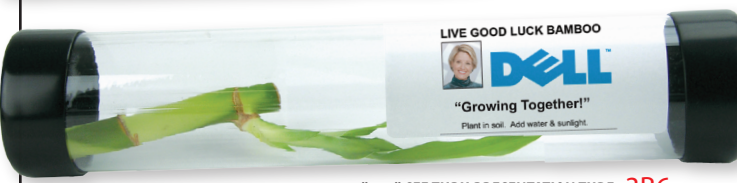

Full Color Label Imprint
Approximate Size: 4" – 7"
Imprint Area: 1 1/2" x 2 1/2"
Shipping Weight: 28 Pounds/150

All weights and sizes are approximate.

ITEM 3B1, 3B2, 3B3, 3B4, 3B5, 3B6, 3B7 **Live Good Luck (Feng Shui) Bamboo**

AS LOW AS: \$1.99 EACH

4" – 8" STANDARD SOFT PACK BAG 3B1

3B5 Cyber Vase
Call Susan Johnson • 472-1111
Just put in water and low light.

4" – 8" SEE THRU PRESENTATION TUBE 3B6

Shelf life is 5-6 days after you receive plants. Please keep in cooler place of any refrigerator. For extra 6-7 days of shelf life – get *Soil Moist* gel 29¢T.