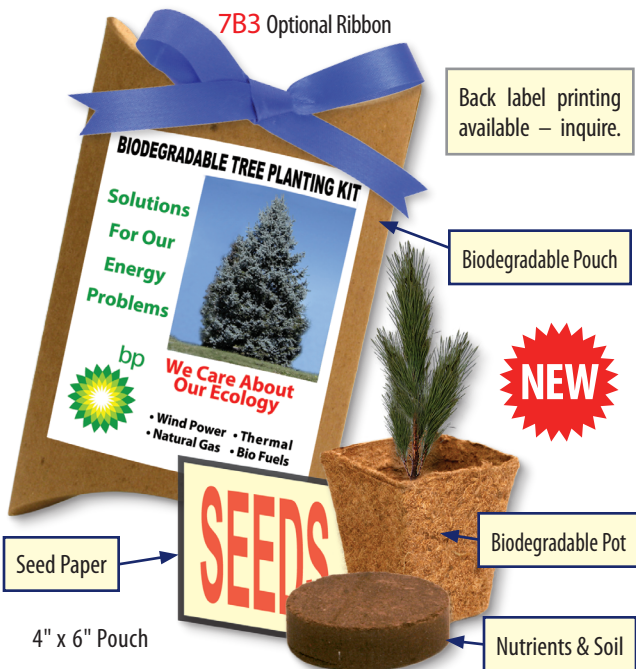

ITEM 7A1, 7A2, 7A3 **Tree Planting Pouch Kits**

Put your folded literature inside the pouch.

Easy to mail. Just label, stamp and mail.

Every kit contains:

- Biodegradable kraft pouch mailer
- 100 percent biodegradable all fiber pot
- EZ Grow seeds
- Growing medium and enriched nutrients

AS LOW AS: $1.99 EACH

The perfect gift to tie in with any green or ecology program. This entire tree planting kit is 100% biodegradable. It's your low cost answer to wanting to help the environment. You could give a recycled pen or frisbee - but a real tree will actually recycle the life saving oxygen we need to breathe. For as little as $1.99 you could give a tree that will last 200+ years – helping to enrich our entire environment. Plant a tree, both for today and for tomorrow & help save planet Earth.

7B1	Please Use This Map For Your Tree Selection	7B2
Grows 35 Ft. Tall Lasts 25 Years No Extra Charge Warmer States Only	Must Use Blue Spruce Trees In All These States Shown Tree Seed Selection Map Use Pine Tree In This Area Only	Grows 150 Ft. Tall Lasts 200 Years Add 29¢T @ Plant Anywhere

	300	600	1,200	3,000	6,000	
ITEM 7B1	2.49	2.39	2.29	2.24	1.99	(4RT) PINE (STANDARD)
ITEM 7B2	FOR BLUE SPRUCE ADD 29¢T					
ITEM 7B3	FOR RIBBON ADD 19¢T (SPECIFY COLOR)					

Full Color Label Imprint
Approximate Size: 4" x 6"
Imprint Area: 3" x 3 3/4"
Shipping Weight: 10 Pounds/150
All weights and sizes are approximate.

150 Absolute Minimum – Add $69V • Set Up $69V • Free 4 Color Label • Please Specify Pine Or Blue Spruce.
See Page 2 For Artwork Requirements and 2 Sided Printing • For Quantity Price All Trees Must Be Of The Same Variety.