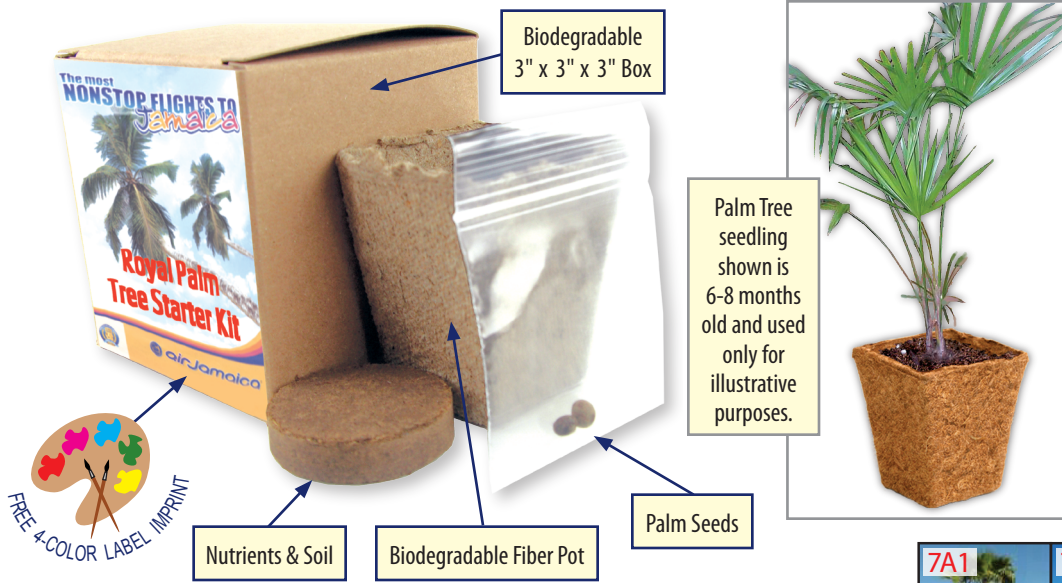

ITEM 7A1, 7A2, 7A3, 7A4 **Palm Tree Starter Kits In Kraft Boxes**

AS LOW AS: \$1.99 EACH

The perfect low cost gift for Caribbean and tropical incentive awards, airlines, cruise ships, resorts, casinos, travel and government tourism agencies. You can also help beautify America by giving your clients, prospects and employees this complete Palm Tree Starter Kit in a biodegradable Kraft Box. Perfect for any Green or Ecology program.

- Use your design and create your own copy.
- Second side printing available – inquire.

Full Color Label Imprint
 Approximate Pot Size: 2 1/2" x 2 1/2"
 Imprint Area: 1 1/2" x 2"
 Shipping Weight: 24 Pounds/150
All weights and sizes are approximate.

ITEM 7A1, 7A2, 7A3 **Tree Planting Pouch Kits**

Put your folded literature inside the pouch.

Easy to mail. Just label, stamp and mail.

Every kit contains:

- Biodegradable kraft pouch mailer
- 100 percent biodegradable all fiber pot
- EZ Grow seeds
- Growing medium and enriched nutrients

	300	600	1,200	3,000	6,000	
ITEM 7B1	2.49	2.39	2.29	2.24	1.99	(4RT) PINE (STANDARD)
ITEM 7B2	FOR BLUE SPRUCE ADD 29¢T					
ITEM 7B3	FOR RIBBON ADD 19¢T (SPECIFY COLOR)					

Full Color Label Imprint
 Approximate Size: 4" x 6"
 Imprint Area: 3" x 3 3/4"
 Shipping Weight: 10 Pounds/150
All weights and sizes are approximate.